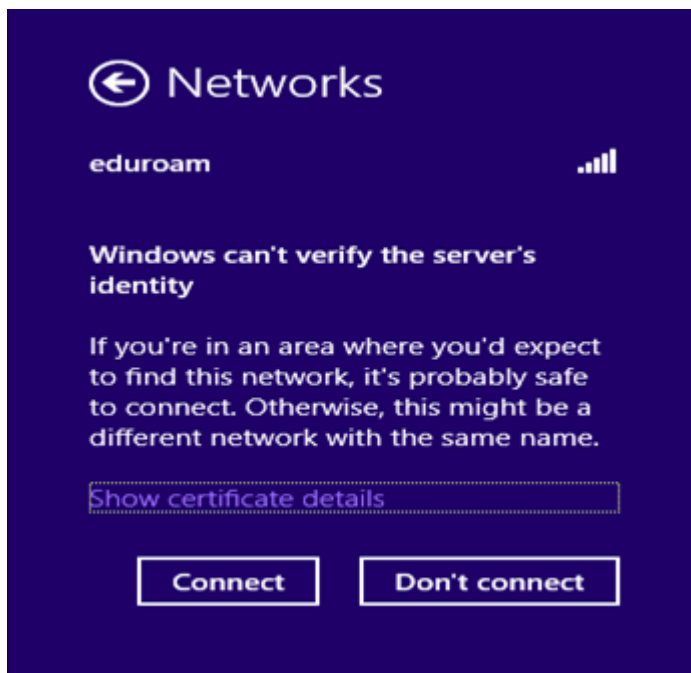

eduroam Connect with Windows 8

This is your Active Directory Account (What you logon to the computer with)

For Heriot Watt users and users that are from another organizations that subscribes to eduroam
For example use 123456@hw.ac.uk