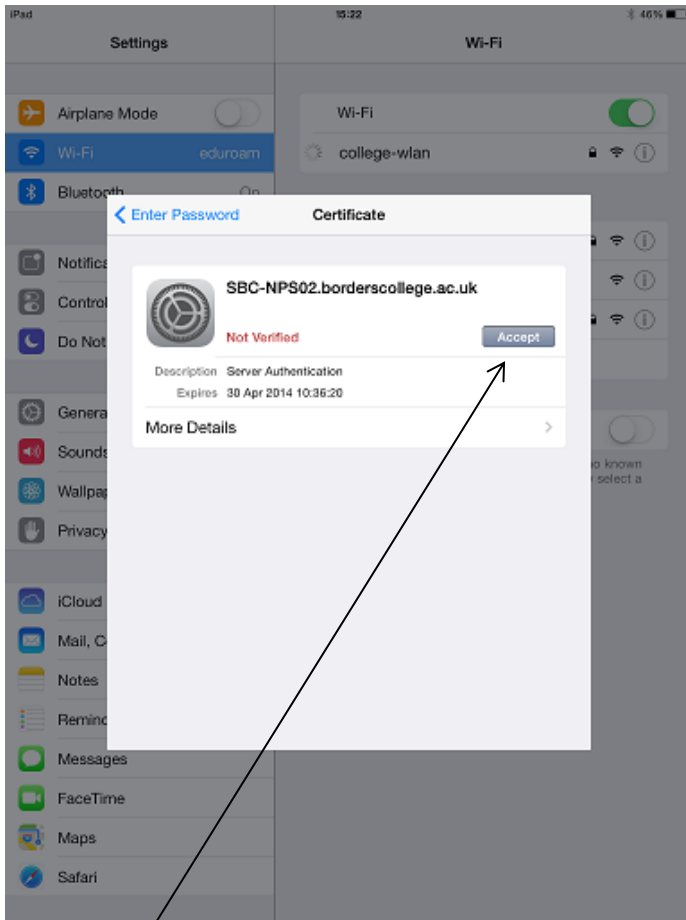

eduroam connection with iPad

Open settings

Select eduroam

Enter name and password

The Select Join

Accept

eduroam should now be ticked.

Can now open Safari and connect to the Internet

Settings after connected