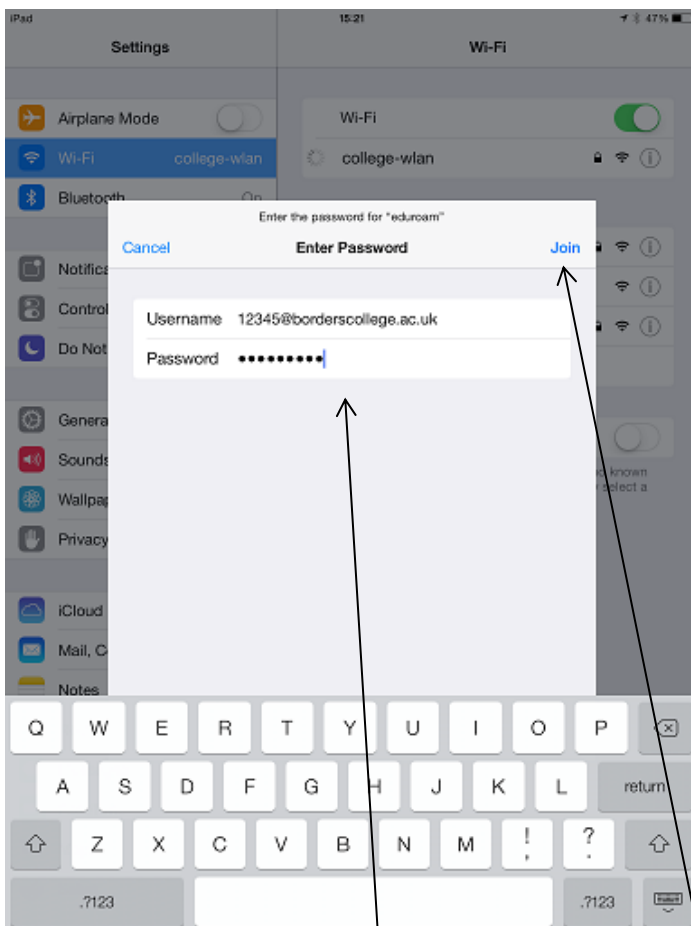

eduroam connection with iPad

Open settings

Select eduroam

Enter name and password

The Select Join

Accept

eduroam should now be ticked.

Can now open Safari and connect to the Internet

Settings after connected